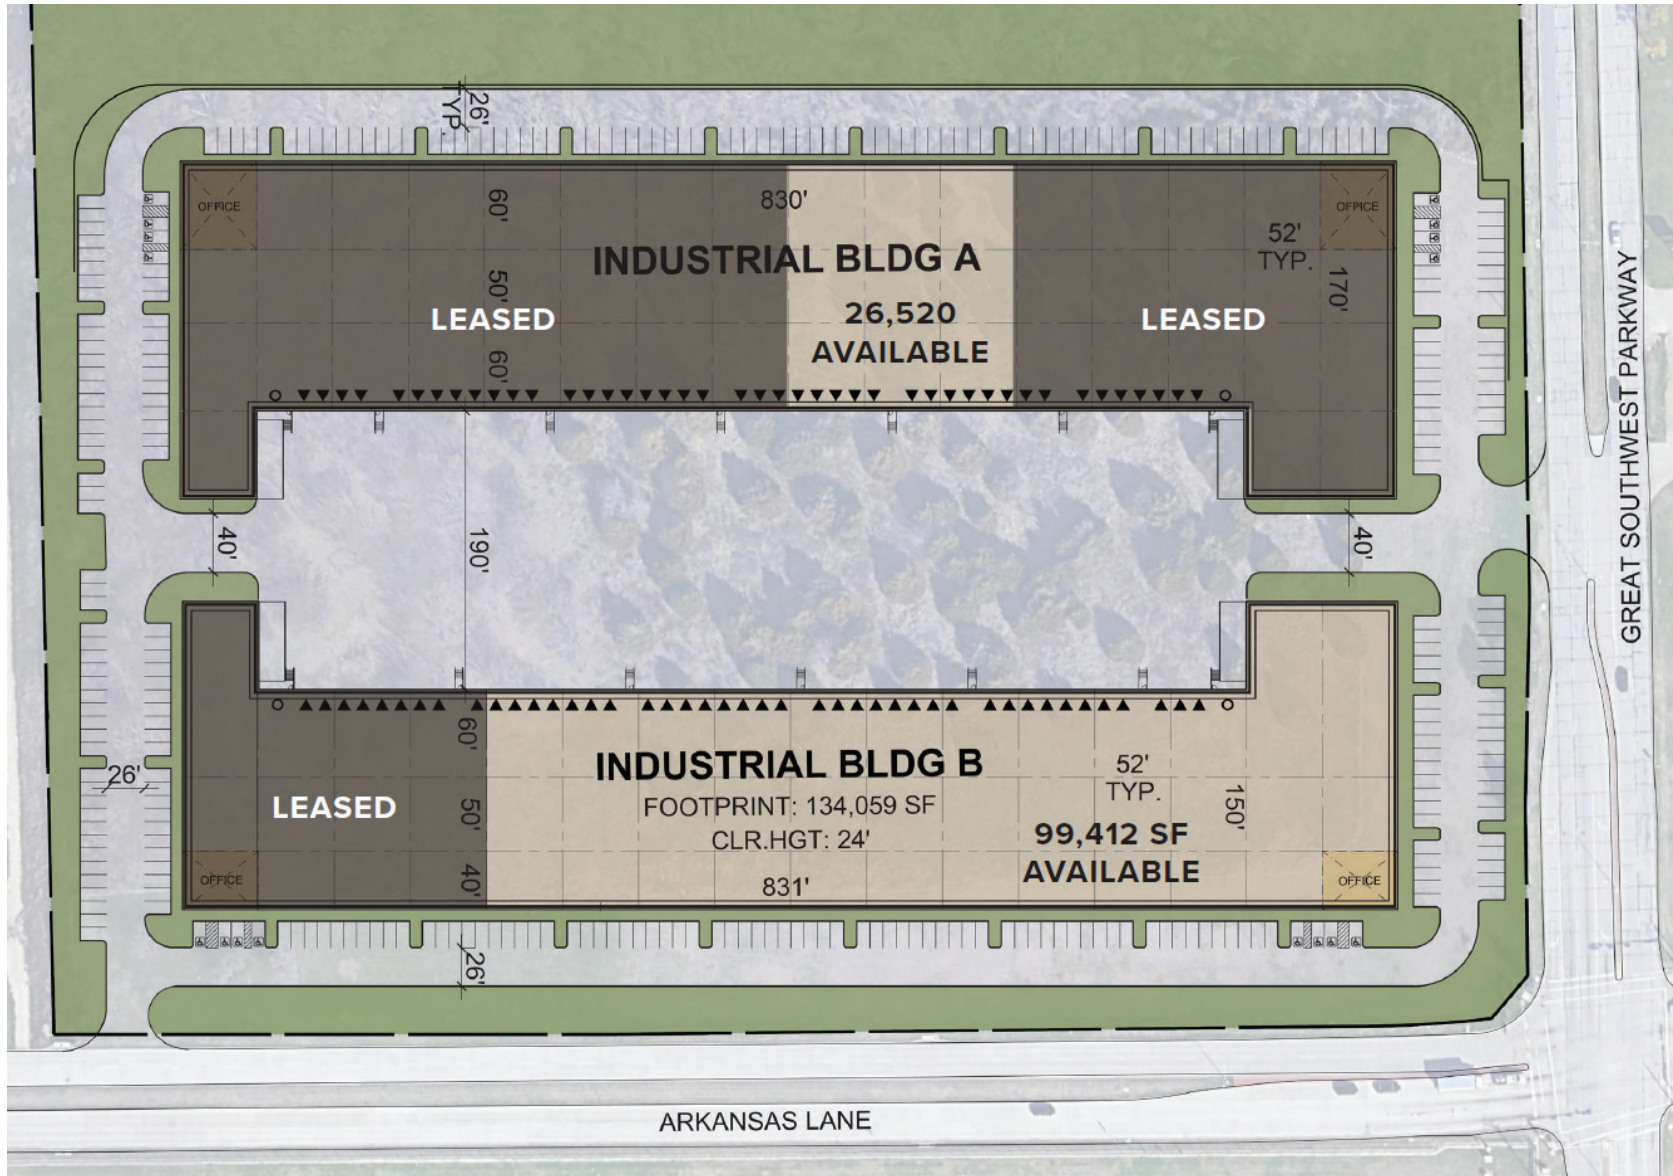

# SITE PLAN

Park South GSW - 2750 & 2770 S Great Southwest Parkway, Grand Prairie, Texas 75052

For leasing information:

Luke Davis, SIOR  
(214) 267-0420  
ldavis@streamrealty.com

Sarah Ozanne, SIOR  
(214) 210-1281  
sarah.ozanne@streamrealty.com