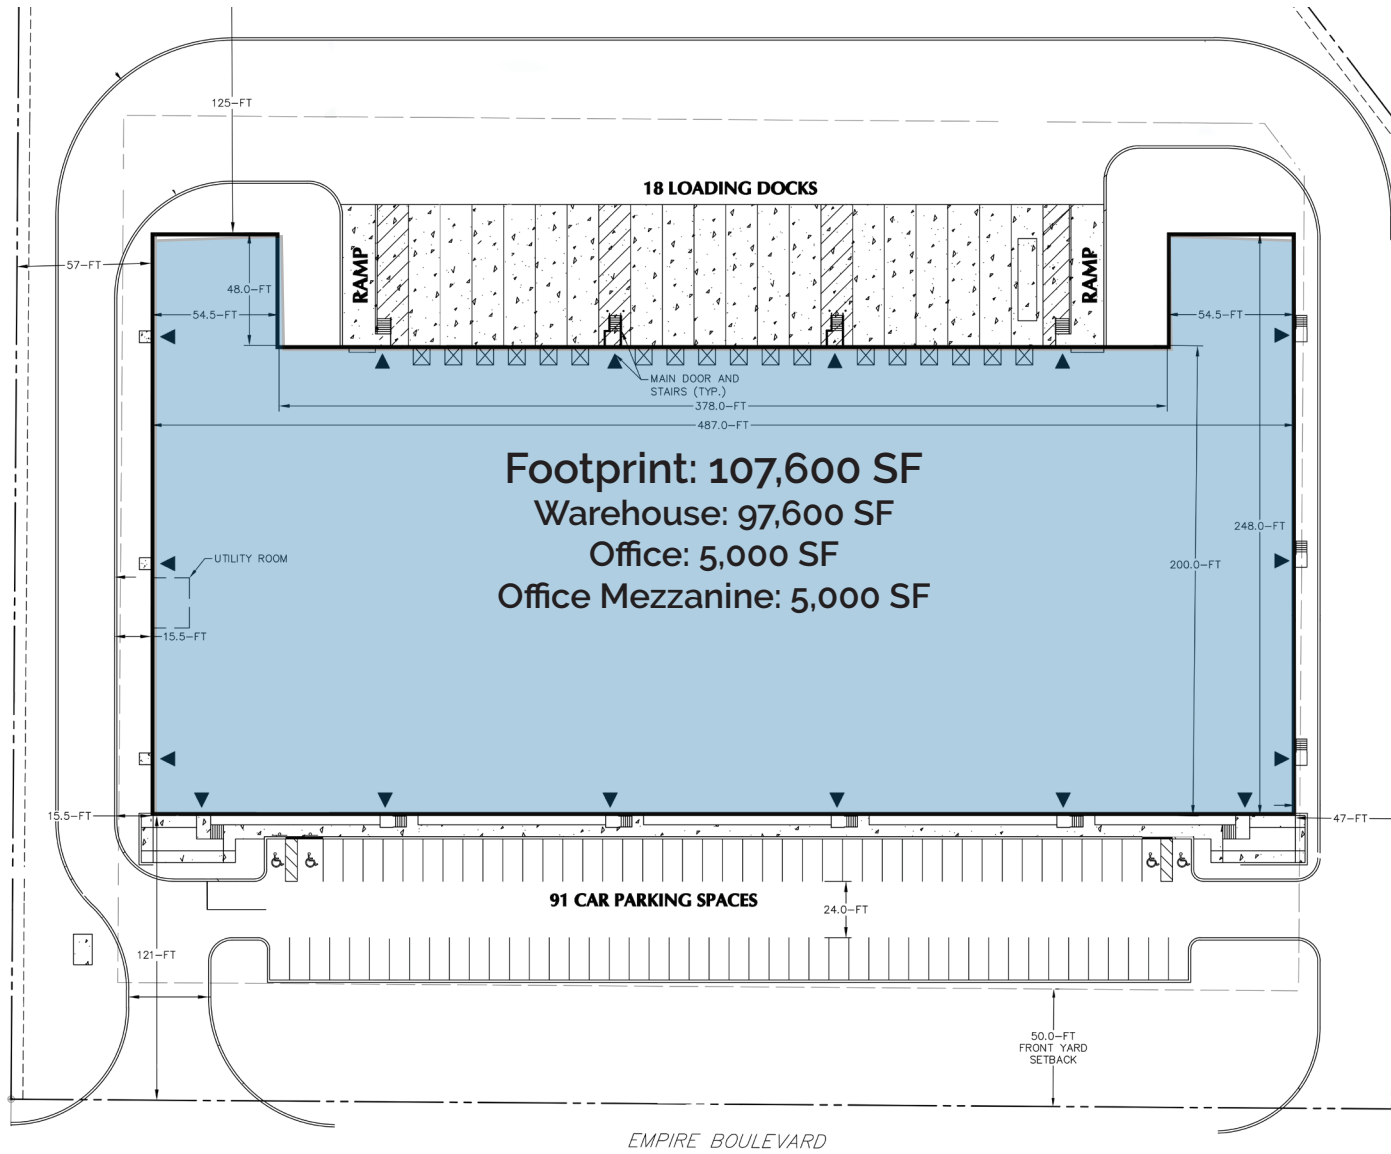

# SITE PLAN

10 Empire Boulevard, Moonachie, New Jersey 07074

**For leasing Information:** **Hank Klehm**  
(862) 252-0451  
hank.klehm@bridgeblp.com

Developed and Owned By: