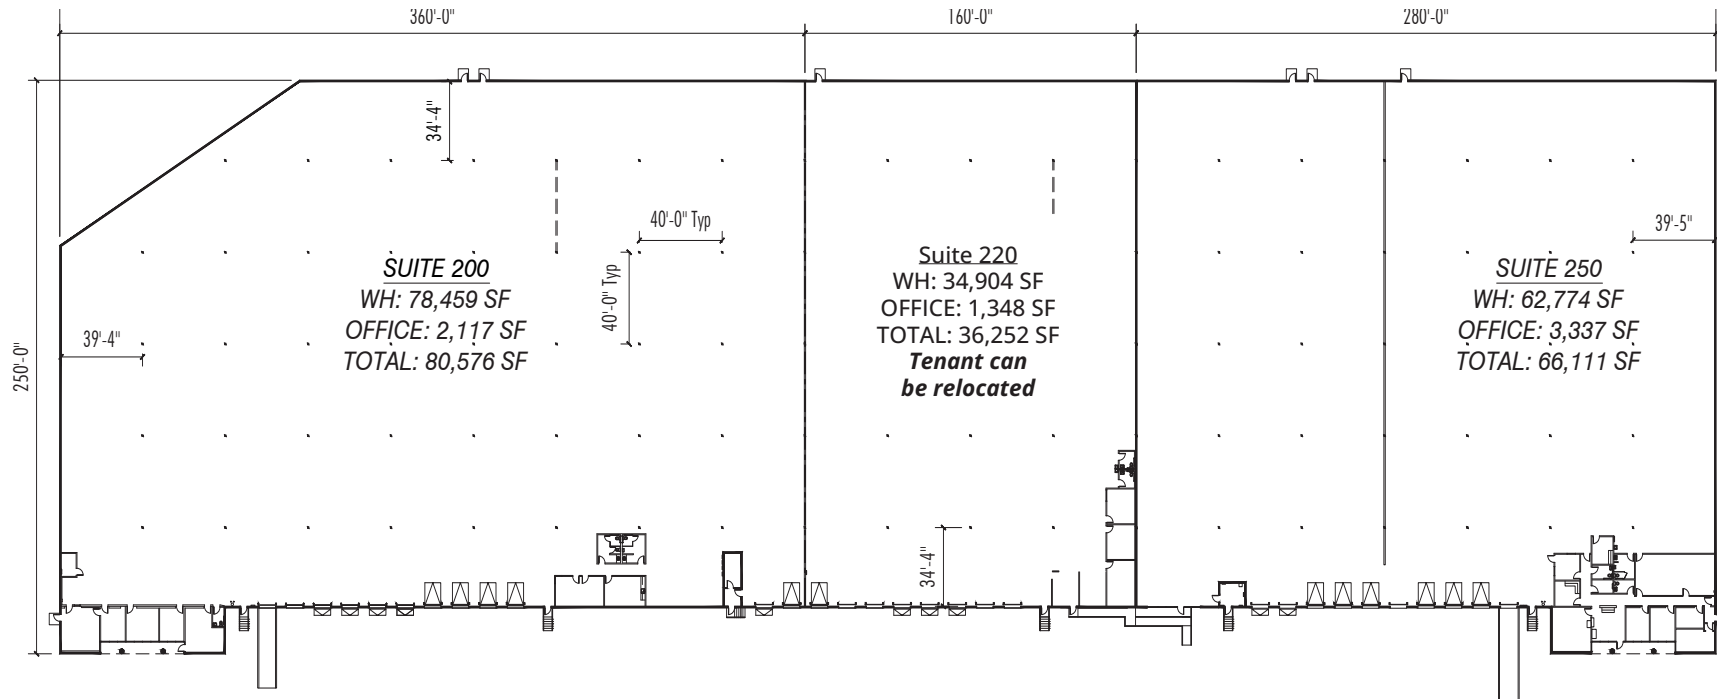

# FLOOR PLAN

3655 Atlanta Industrial Parkway, Bld. 200, Atlanta, GA 30331

AVAILABLE: 182,939 SF

# FLOOR PLAN

3655 Atlanta Industrial Parkway, Bld. 300, Atlanta, GA 30331