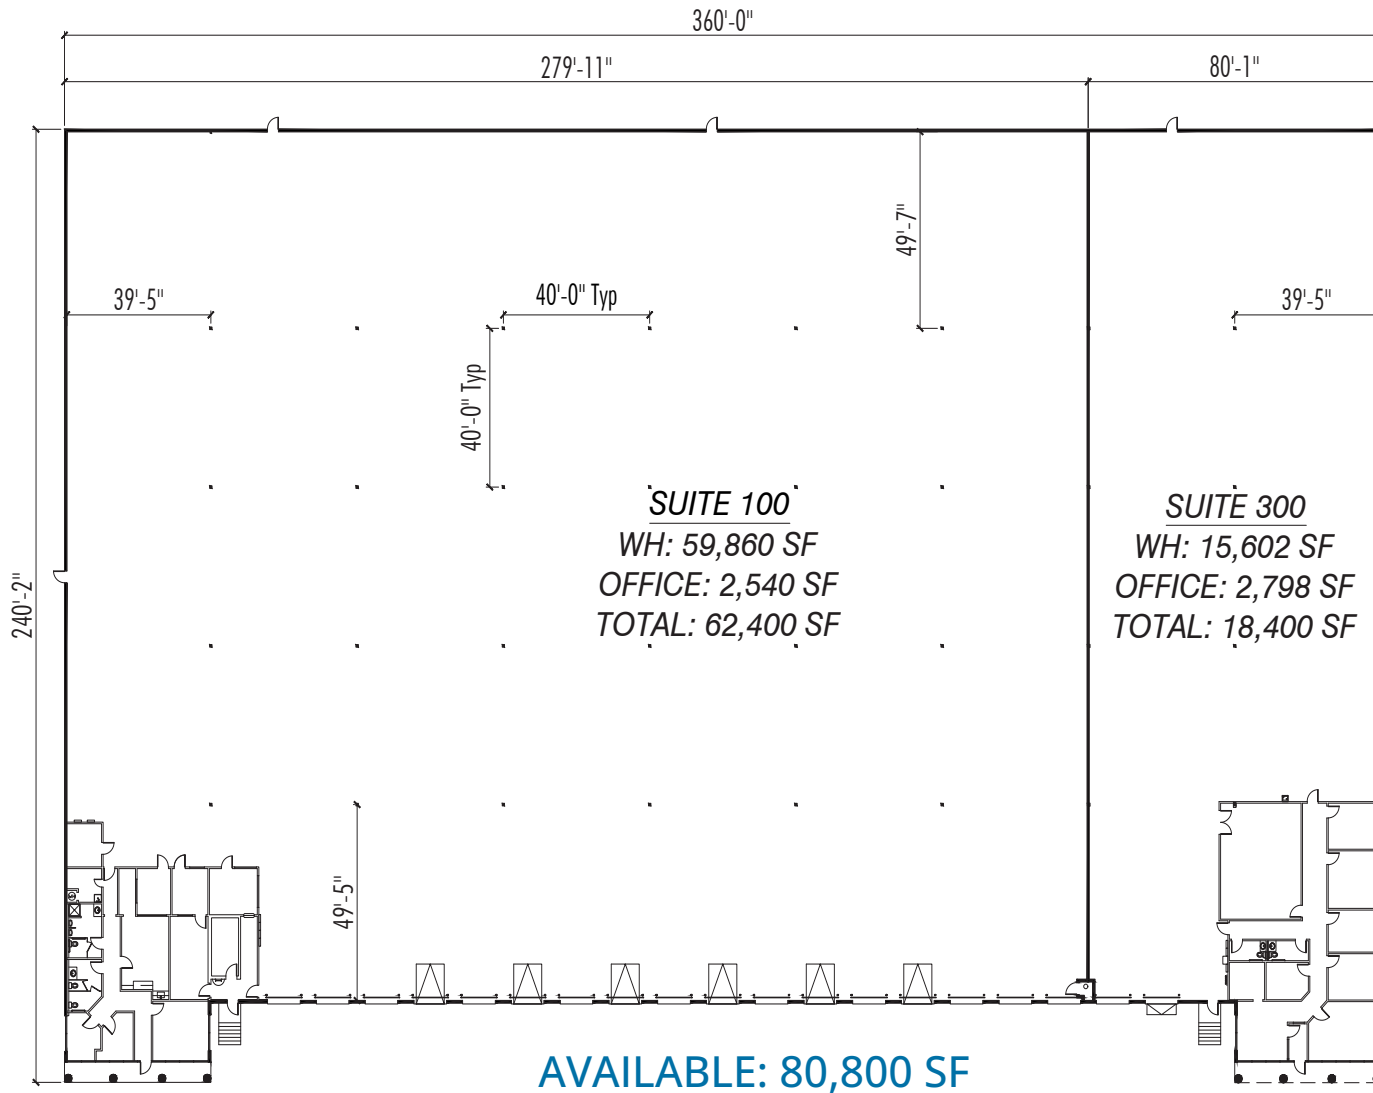

FLOOR PLAN

3655 Atlanta Industrial Parkway, Bld. 300, Atlanta, GA 30331

For Leasing Information:

Nat Weikert
C 678.575.4067
nat.weikert@onpacepartners.com

Calvin O'Keeffe
C 404.281.6404
calvin@Onpacepartners.com

Katie Legue
C 317.640.3542
katie.legue@bridge.blp.com

Owned by: